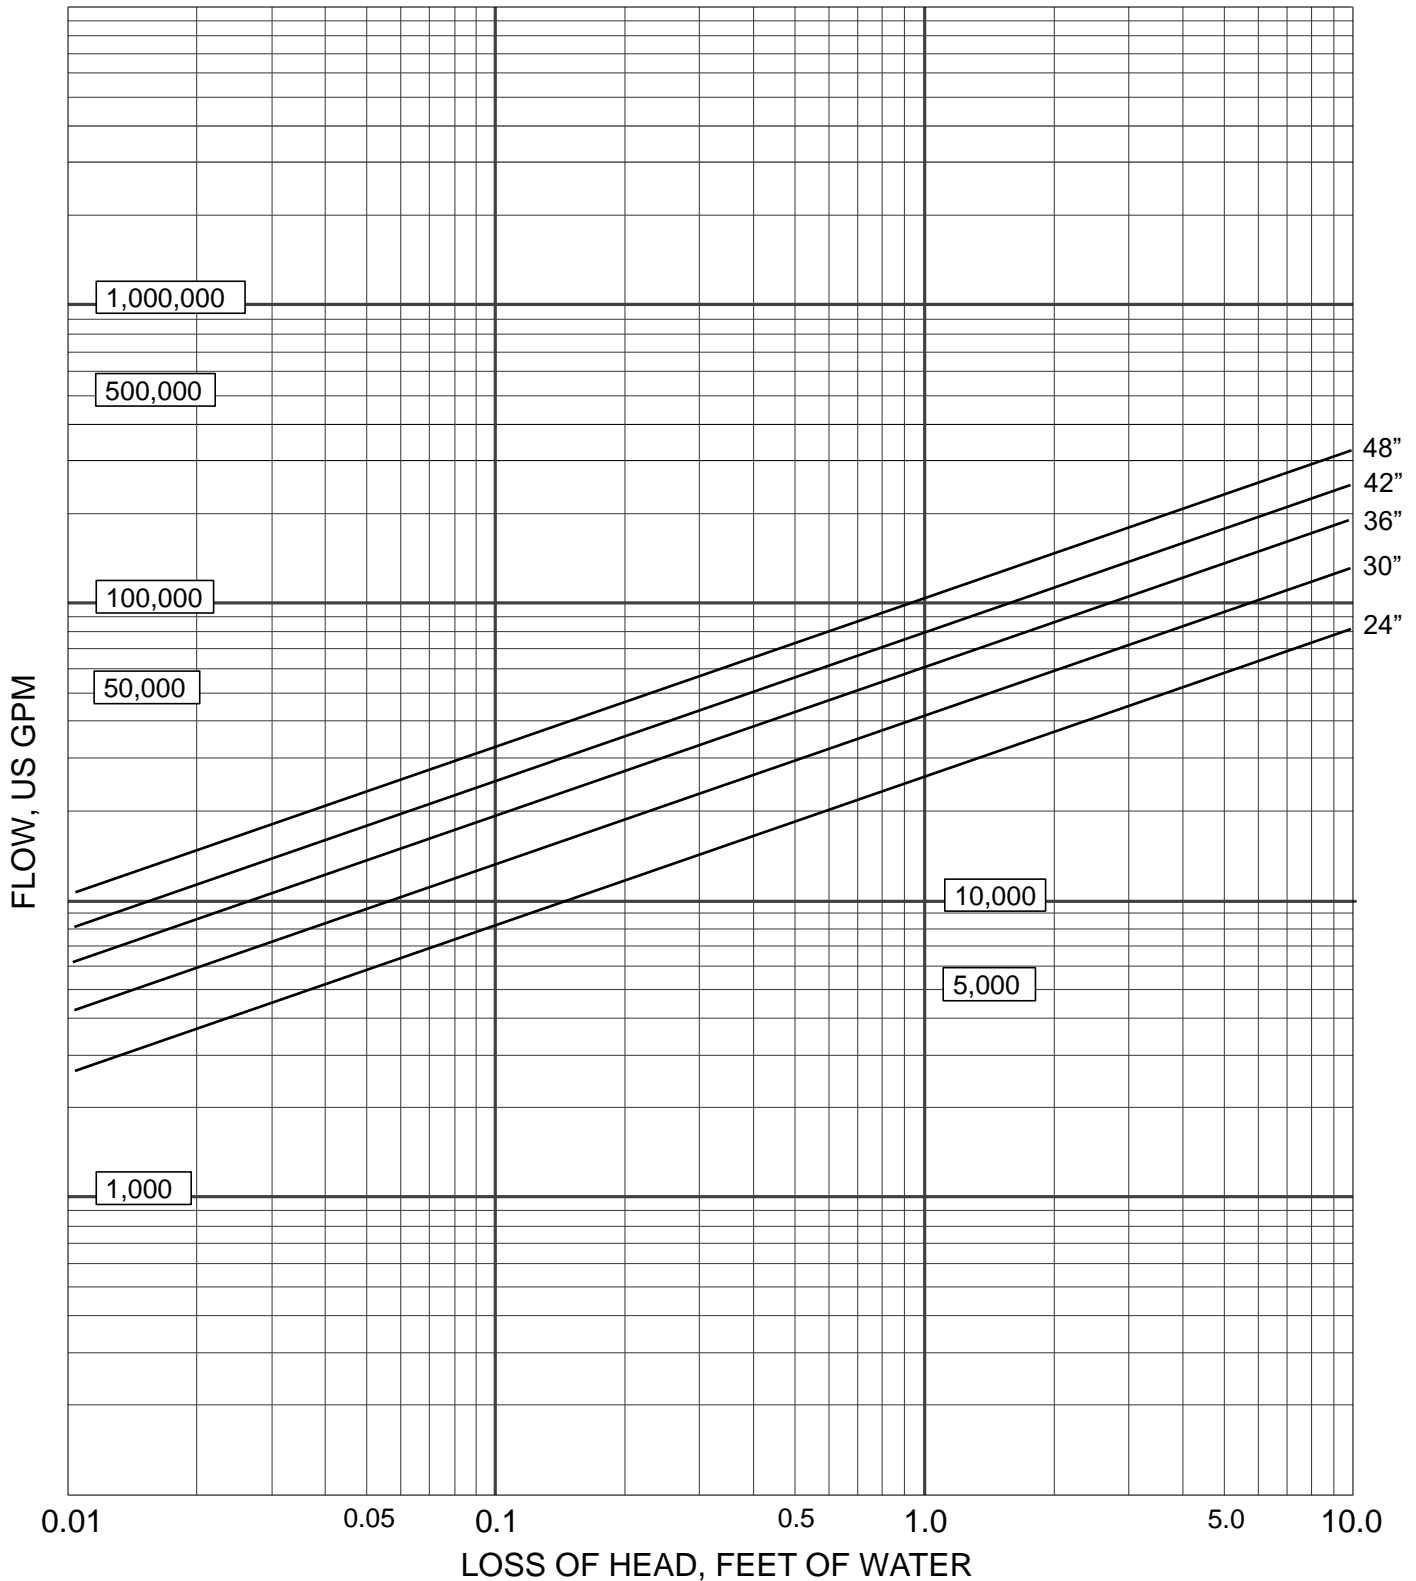

GA-517RF-HL1 Rev B