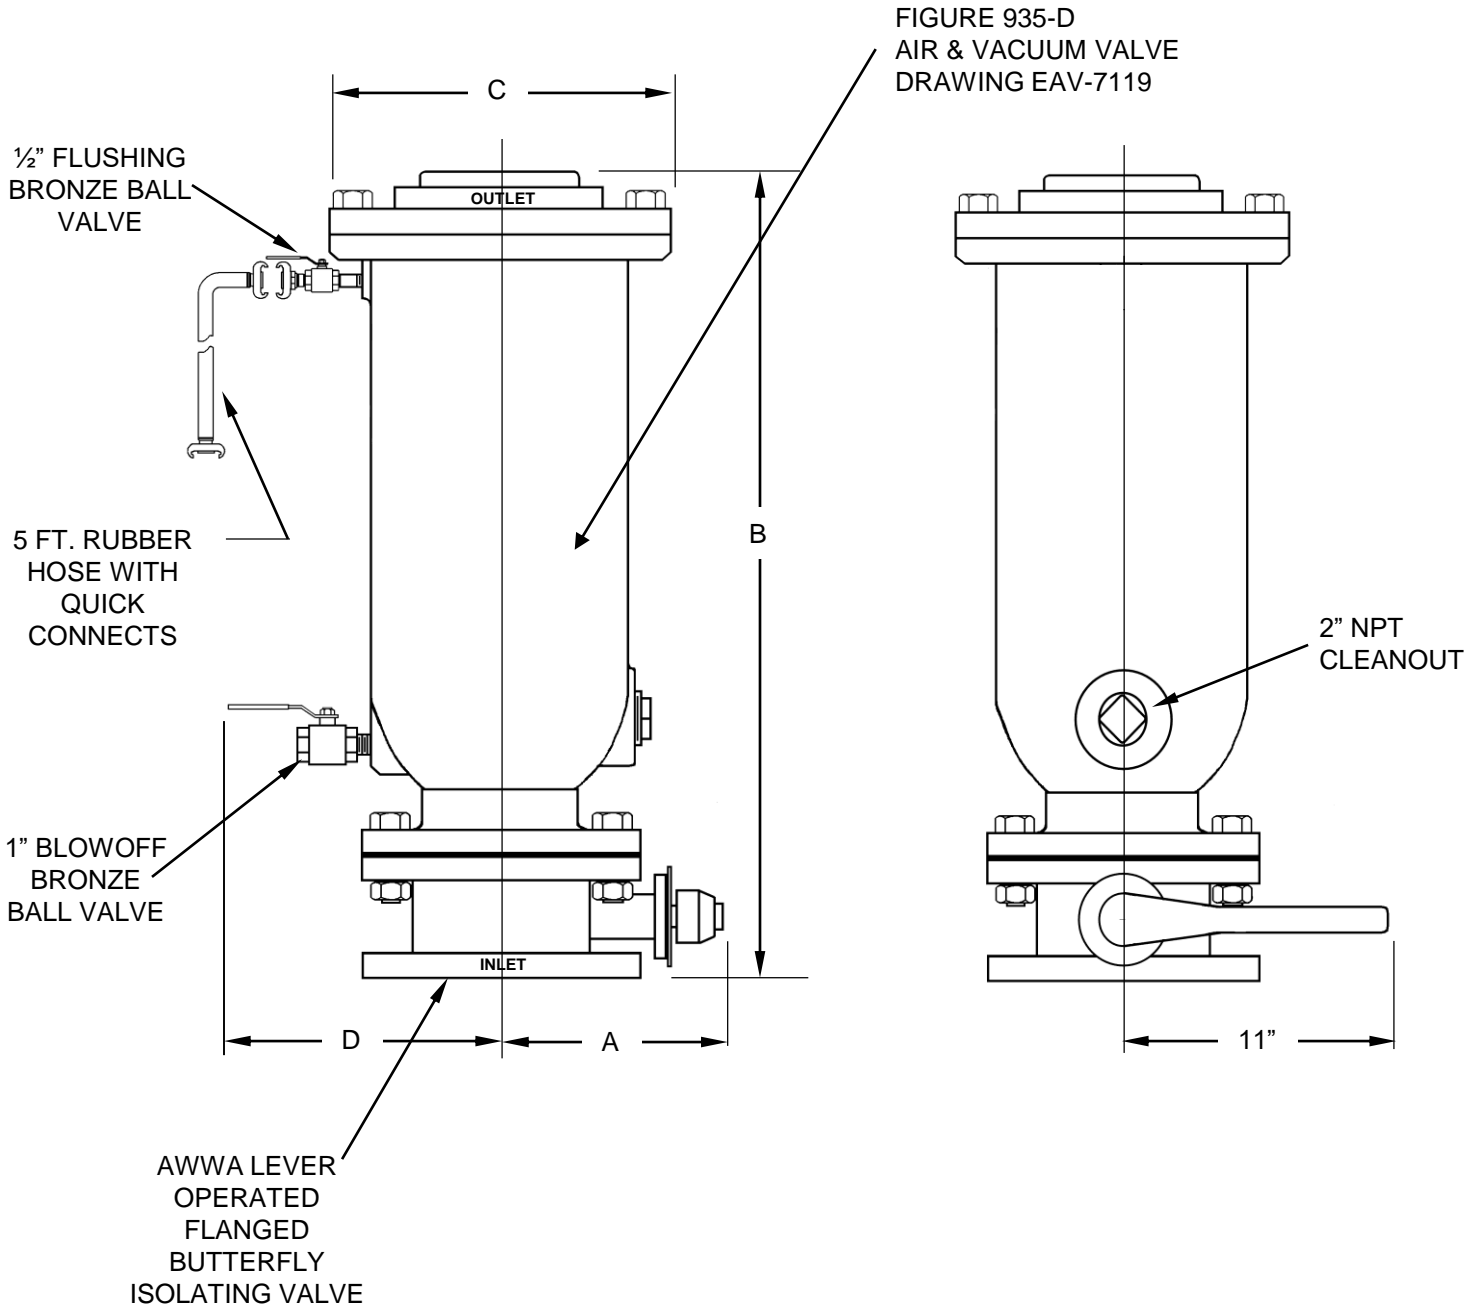

FIGURE	SIZE	INLET	OUTLET	A	B	C	D	ASSEMBLY WEIGHT
935-DF	4"	4" ANSI CLASS 125	4" NPT	7-3/8"	30-5/8"	9-1/2"	11-1/2"	275 lbs
	6"	6" ANSI CLASS 125	6" NPT	9-1/8"	34-1/8"	13-1/2"	14-1/4"	430 lbs

<b>GA INDUSTRIES, a VAG Brand</b>		
DATE:	2/14/09	DRAWN BY: WJN
<b>4" &amp; 6" SEWAGE AIR &amp; VACUUM VALVE WITH FLUSHING ATTACHMENTS</b>		
FIGURE 935-DF	DRAWING NO. EAV-7119F-W	REV. A