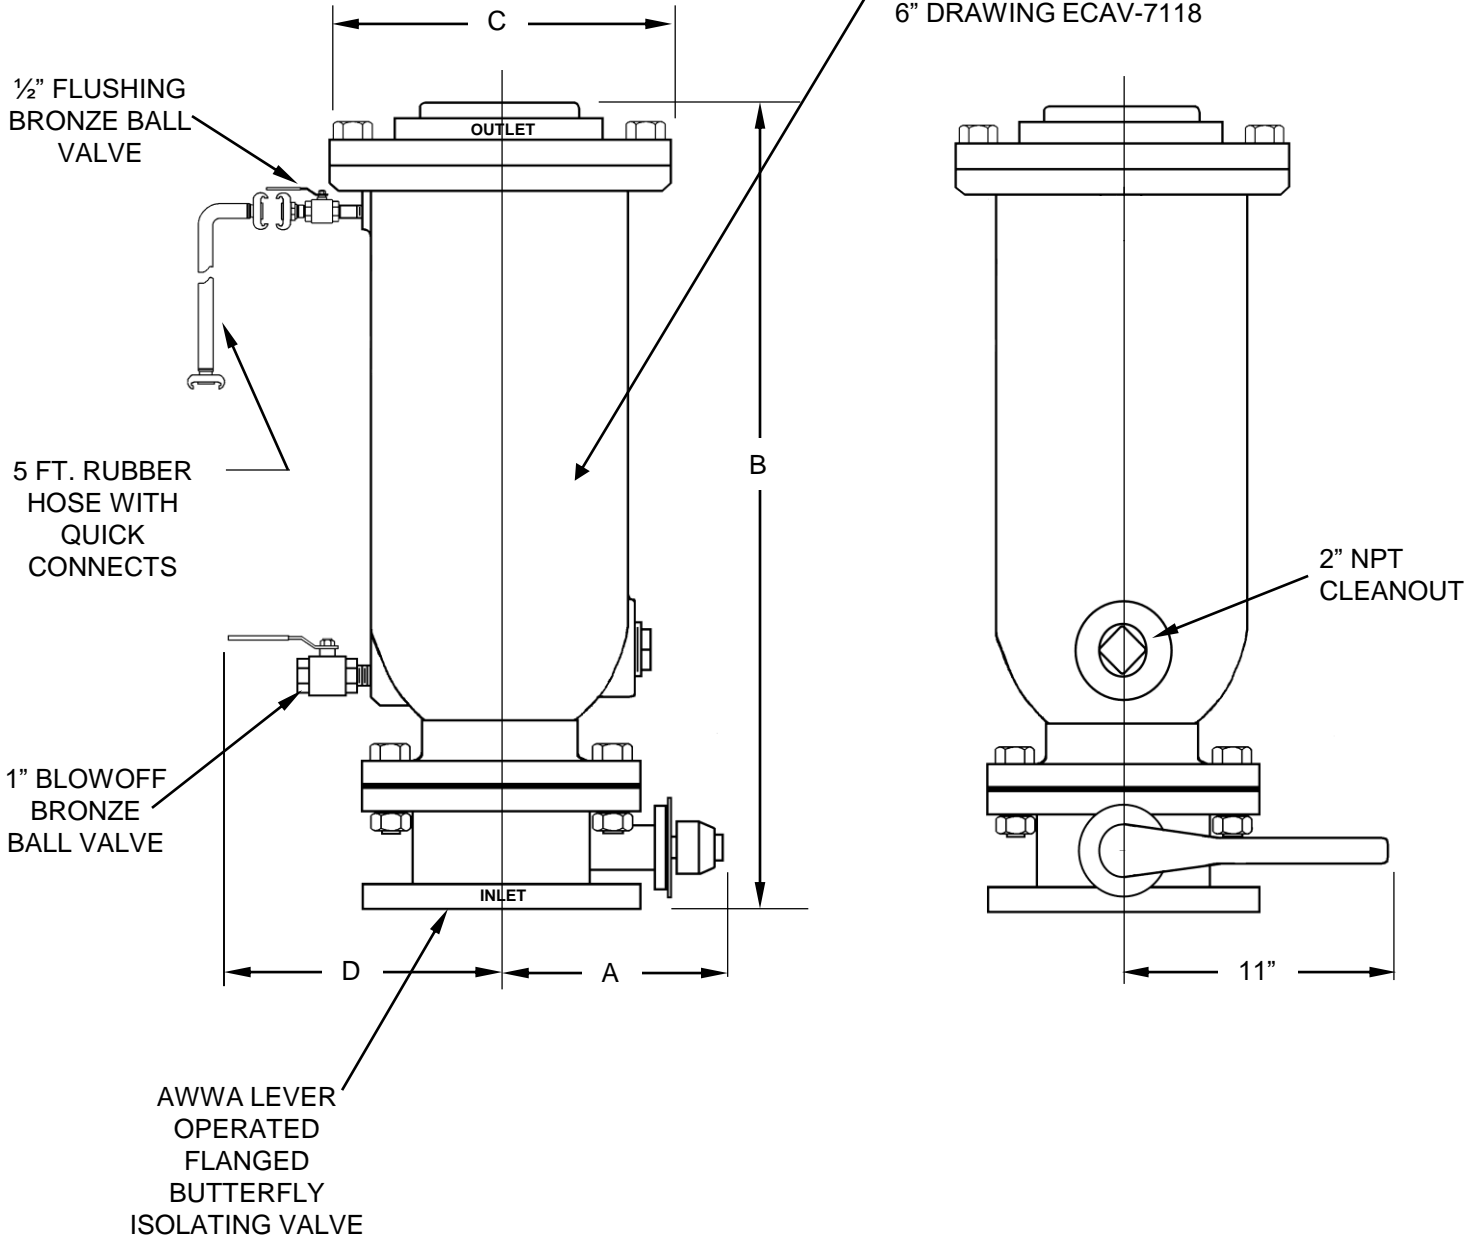

FIGURE	SIZE	INLET	OUTLET	A	B	C	D	ASSEMBLY WEIGHT
942-DF	4"	4" ANSI CLASS 125	4" NPT	7-3/8"	30-5/8"	9-1/2"	11-1/2"	275 lbs
	6"	6" ANSI CLASS 125	6" NPT	9-1/8"	34-1/8"	13-1/2"	14-1/4"	430 lbs

FIGURE 942-D COMBINATION AIR VALVE
 4" DRAWING ECAV-7131A
 6" DRAWING ECAV-7118

GA INDUSTRIES, a VAG Brand		
DATE:	2/14/09	DRAWN BY: WJN
4" & 6" SEWAGE COMBINATION AIR VALVE WITH FLUSHING ATTACHMENTS		
FIGURE 942-DF	DRAWING NO. ECAV-7118F-W	REV. A