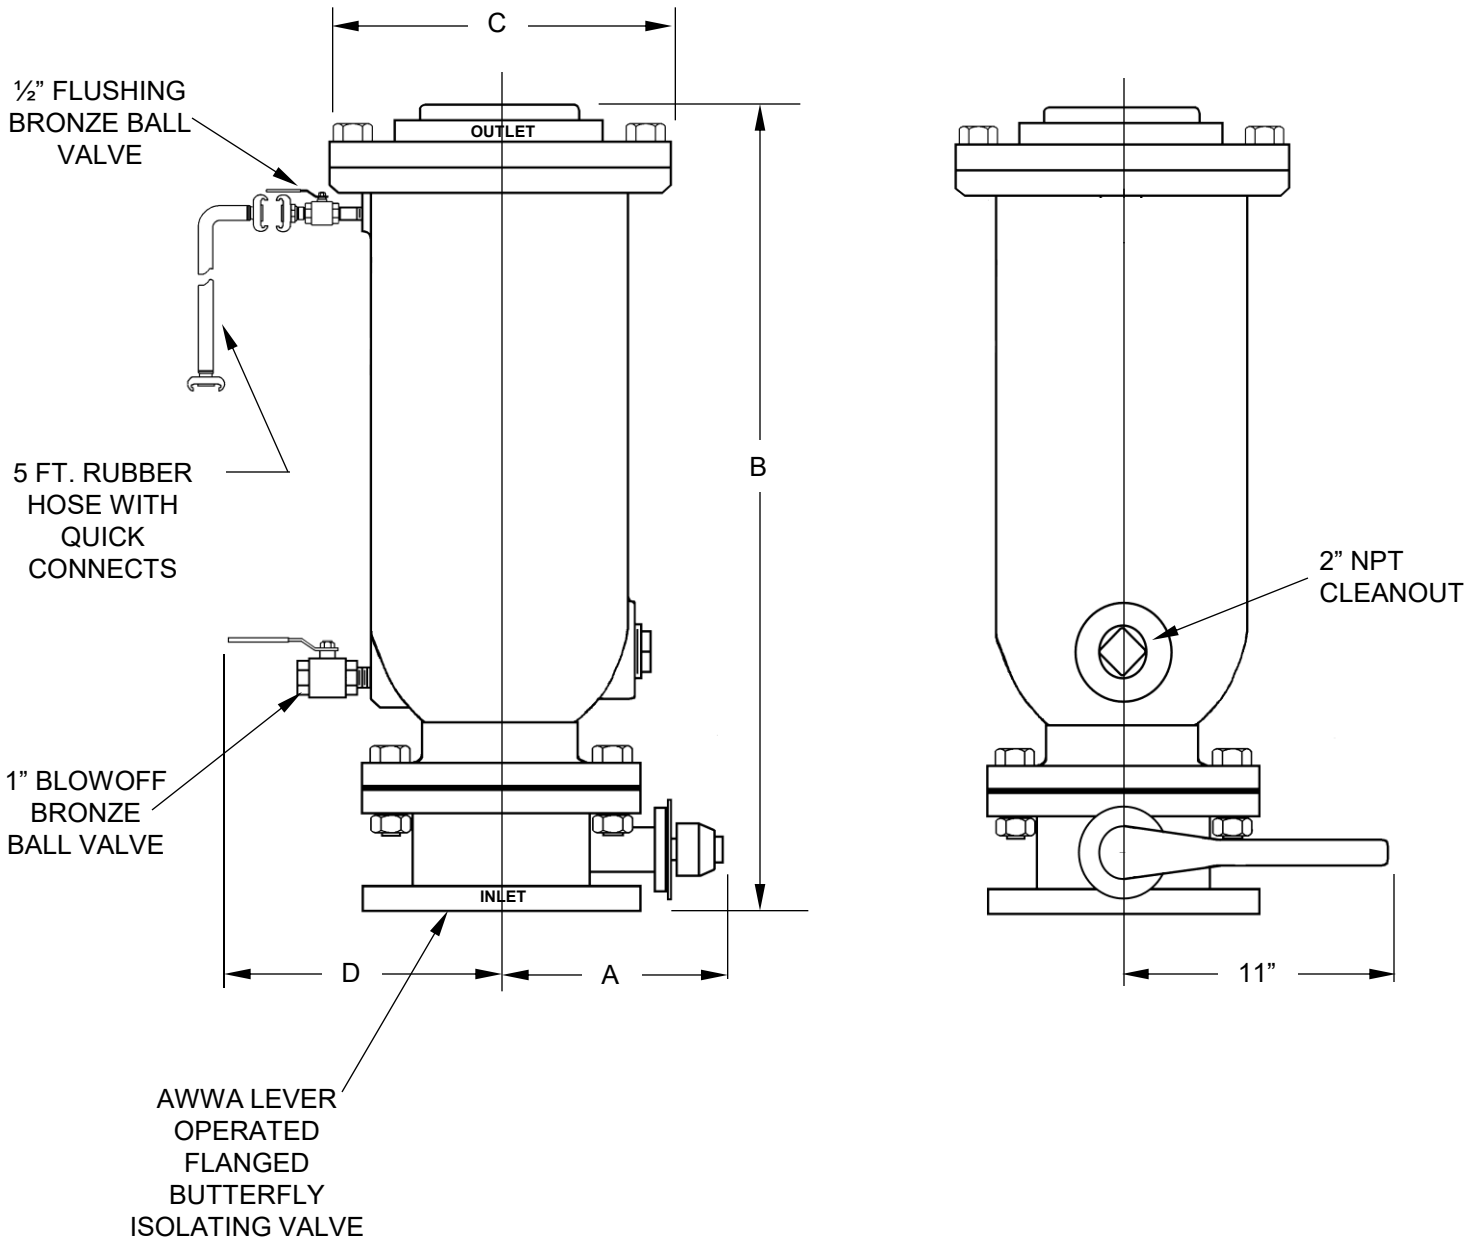

FIGURE	SIZE	INLET	OUTLET	A	B	C	D	ASSEMBLY WEIGHT
935-DF	4"	4" ANSI CLASS 125	4" NPT	7-3/8"	30-5/8"	9-1/2"	11-1/2"	235 lbs.
	6"	6" ANSI CLASS 125	6" NPT	9-1/8"	34-1/8"	13-1/2"	14-1/4"	380 lbs.

<b>GA INDUSTRIES</b> a +GF+ Brand		
DATE: 2/14/09	DRAWN BY: WJN	
<b>4" &amp; 6" WASTEWATER AIR &amp; VACUUM VALVE WITH FLUSHING ATTACHMENTS</b>		
<b>FIGURE 935-DF</b>	DRAWING NO. <b>EAV-7119F-W</b>	REV <b>B</b>