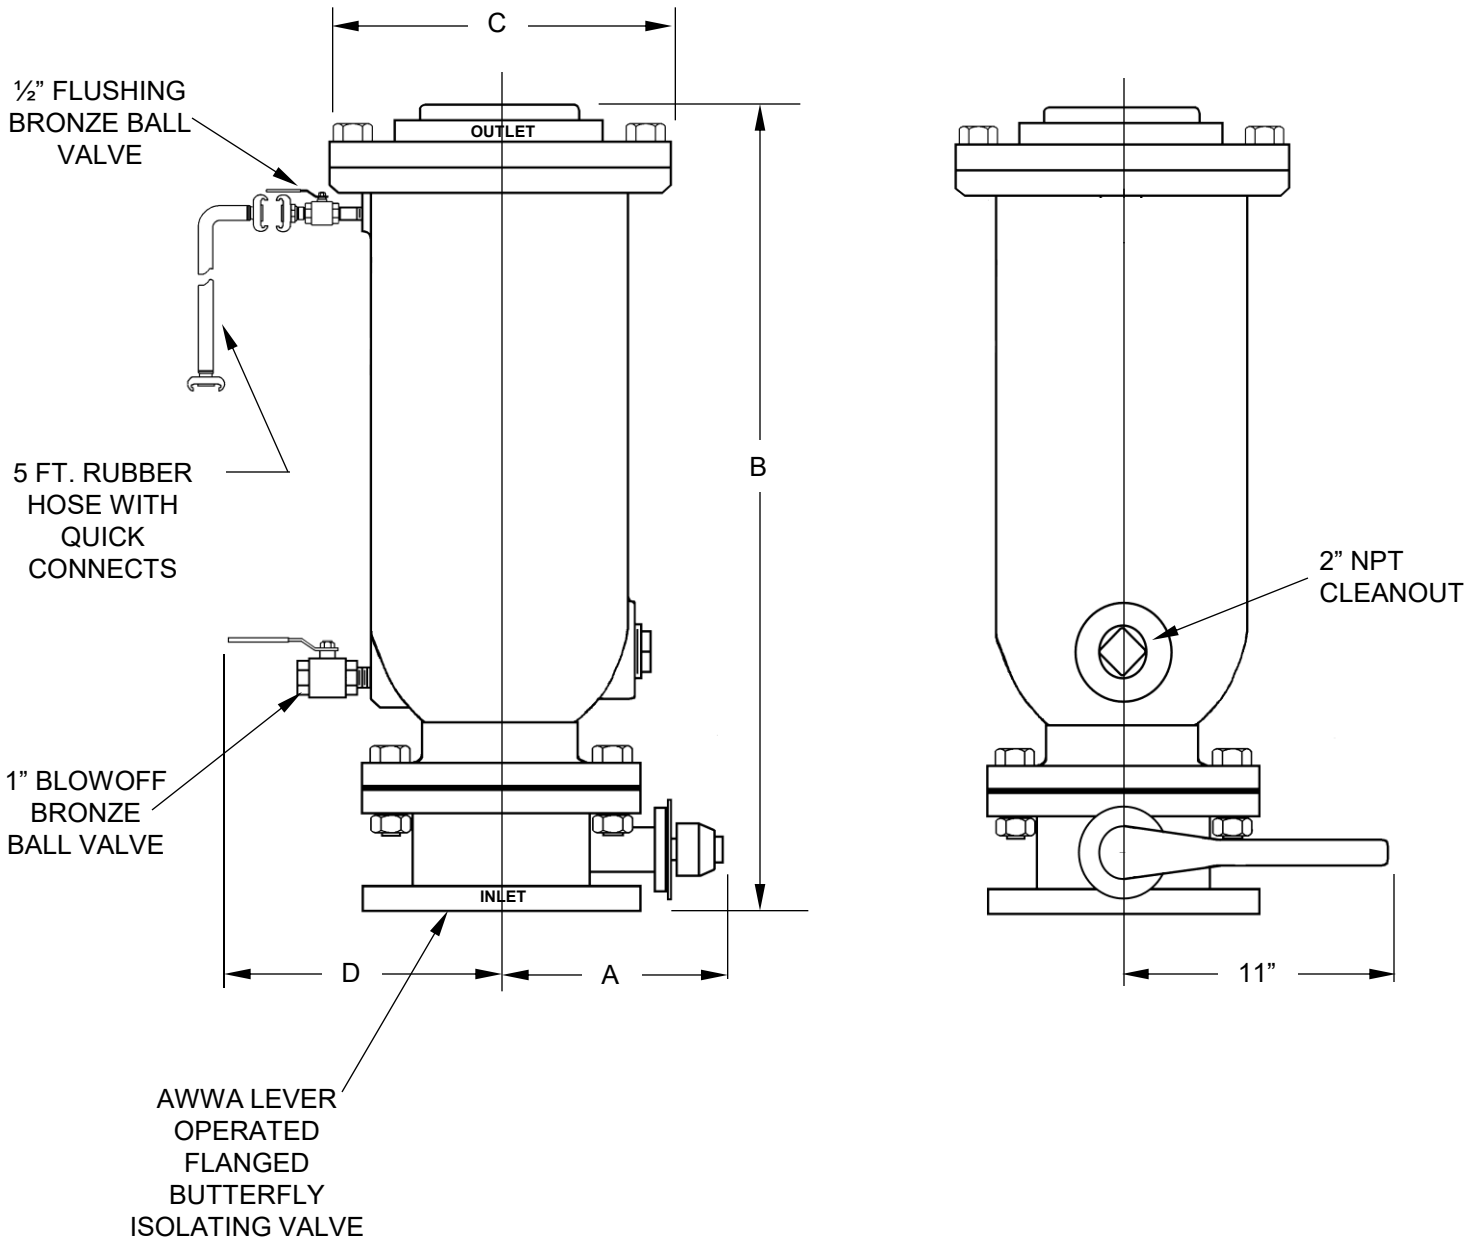

FIGURE	SIZE	COMBINATION AIR VALVE DRAWING	INLET	OUTLET	A	B	C	D	ASSEMBLY WEIGHT
942-DF	4"	ECAV7131	4" ANSI CLASS 125	4" NPT	7-3/8"	30-5/8"	9-1/2"	11-1/2"	245 lbs.
	6"	ECAV7118	6" ANSI CLASS 125	6" NPT	9-1/8"	34-1/8"	13-1/2"	14-1/4"	405 lbs.

GA INDUSTRIES a +GF+ Brand		
DATE:	5/2/09	DRAWN BY: WJN
4" & 6" WASTEWATER SINGLE BODY COMBINATION AIR VALVE WITH FLUSHING ATTACHMENTS		
FIGURE 942-DF	DRAWING NO. ECAV-7118FW	REV